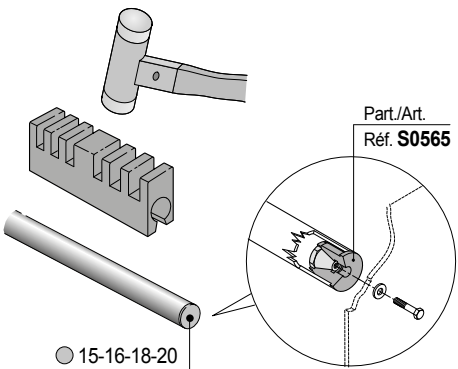

Part. S0523

■ Spacer for square profiles

Version width L 84 mm

Version width L 88 mm

Version width L 108 mm

Version width L 116 mm

Quare shaft mm	Width L mm	Code	Weight Kg
20 x 20	L 84	643451	0,03
	L 88	698472	0,05
	L 108	698462	0,05
	L 116	692122	0,05

- Material: Polyamide PA (black).
- Packaging: 100 pieces.

- **Assembly Part. S0523**
Snap-on assembly on square.
For assembly schemes see page S60 - S61.

- Best Seller
- Standard
- On request: minimum quantity may apply. Consult our Customer Service for availability.

Item code for order = Part. + Code

Part. S0523

■ Spacer for round profile

Version width **L 84 mm**

Version width **L 88 mm**

Version width **L 108 mm**

Version width **L 116 mm**

Width L mm	Bore dia. Df		Code	B mm	Weight Kg
	mm	inch			
L 84	15	-	643461	15,5	0,04
	16	-	643471	15	
	18	-	643481	14	
	20	-	643491	13	
L 88	-	3/4"	692112	13	0,05
	20	-	698442	13	
	-	3/4"	698452	13	
L 108	20	-	698422	13	0,05
	-	3/4"	698432	13	
	15	-	614683	15,5	
L 116	20	-	692132	13	0,05
	-	3/4"	692142	13	

- Material: Polyamide PA (black).
- Packaging: 100 pieces.

- **Assembly Part. S0523**
Snap-on assembly on round steel profiles.
For assembly schemes see page S60 - S61.

● Best Seller

● Standard

● On request: minimum quantity may apply. Consult our Customer Service for availability.