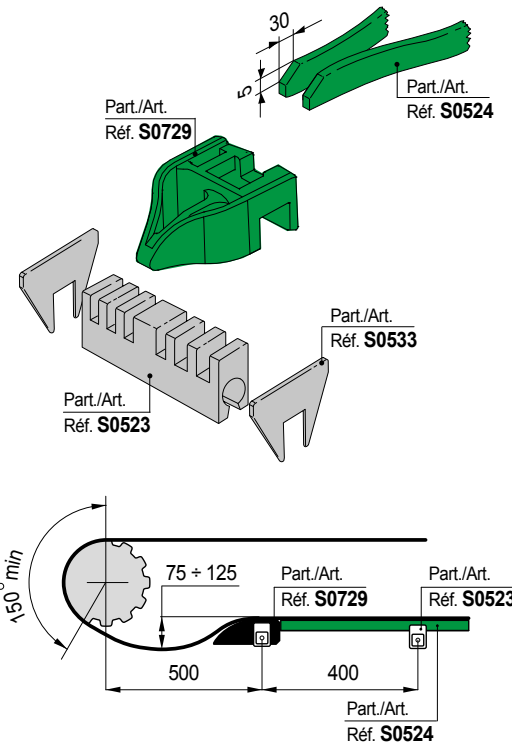

Part. S0523

■ Spacer for square profiles

Version width L 84 mm

Version width L 88 mm

Version width L 108 mm

Version width L 116 mm

Quare shaft mm	Width L mm	Code	Weight Kg
20 x 20	L 84	643451	0,03
	L 88	698472	0,05
	L 108	698462	0,05
	L 116	692122	0,05

- Material: Polyamide PA (black).
- Packaging: 100 pieces.

- **Assembly Part. S0523**
Snap-on assembly on square.
For assembly schemes see page S60 - S61.

- Best Seller
- Standard
- On request: minimum quantity may apply. Consult our Customer Service for availability.

Item code for order = Part. + Code

Part. S0523

■ Spacer for round profile

Version width **L 84 mm**

Version width **L 88 mm**

Version width **L 108 mm**

Version width **L 116 mm**

Width L mm	Bore dia. Df		Code	B mm	Weight Kg
	mm	inch			
L 84	15	-	643461	15,5	0,04
	16	-	643471	15	
	18	-	643481	14	
	20	-	643491	13	
L 88	-	3/4"	692112	13	0,05
	20	-	698442	13	
	-	3/4"	698452	13	
L 108	20	-	698422	13	0,05
	-	3/4"	698432	13	
	15	-	614683	15,5	
L 116	20	-	692132	13	0,05
	-	3/4"	692142	13	

- Material: Polyamide PA (black).
- Packaging: 100 pieces.

- **Assembly Part. S0523**
Snap-on assembly on round steel profiles.
For assembly schemes see page S60 - S61.

● Best Seller

● Standard

● On request: minimum quantity may apply. Consult our Customer Service for availability.