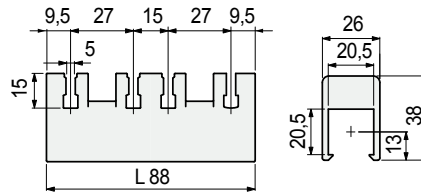

Part. S0523

■ Spacer for square profiles

Version width L 84 mm

Version width L 88 mm

Version width L 108 mm

Version width L 116 mm

Quare shaft mm	Width L mm	Code	Weight Kg
20 x 20	L 84	643451	0,03
	L 88	698472	0,05
	L 108	698462	0,05
	L 116	692122	0,05

- Material: Polyamide PA (black).
- Packaging: 100 pieces.

- **Assembly Part. S0523**
Snap-on assembly on square.
For assembly schemes see page S60 - S61.

- Best Seller
- Standard
- On request: minimum quantity may apply. Consult our Customer Service for availability.

Item code for order = Part. + Code

Part. S0523

■ Spacer for round profile

Version width **L 84 mm**

Version width **L 88 mm**

Version width **L 108 mm**

Version width **L 116 mm**

Width L mm	Bore dia. Df		Code	B mm	Weight Kg
	mm	inch			
L 84	15	-	643461	15,5	0,04
	16	-	643471	15	
	18	-	643481	14	
	20	-	643491	13	
L 88	-	3/4"	692112	13	0,05
	20	-	698442	13	
	-	3/4"	698452	13	
L 108	20	-	698422	13	0,05
	-	3/4"	698432	13	
	15	-	614683	15,5	
L 116	20	-	692132	13	0,05
	-	3/4"	692142	13	

- Material: Polyamide PA (black).
- Packaging: 100 pieces.

- **Assembly Part. S0523**
Snap-on assembly on round steel profiles.
For assembly schemes see page S60 - S61.

● Best Seller

● Standard

● On request: minimum quantity may apply. Consult our Customer Service for availability.