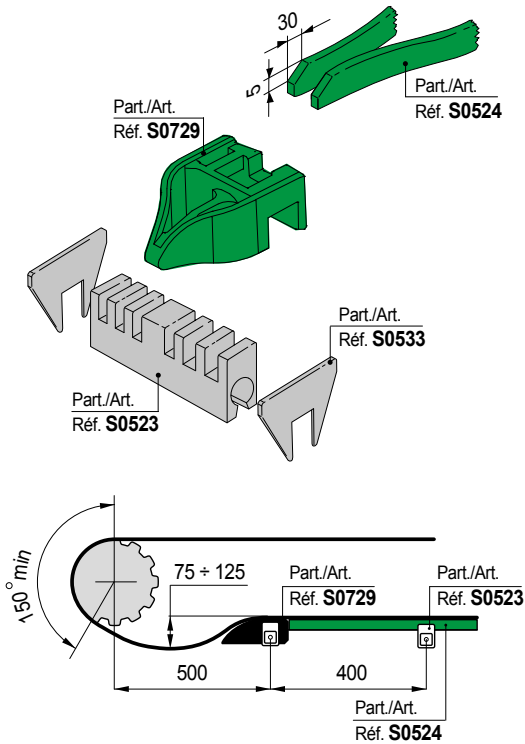

Part. S0523

■ Spacer for square profiles

Version width L 84 mm

Version width L 88 mm

Version width L 108 mm

Version width L 116 mm

Quare shaft mm	Width L mm	Code	Weight Kg
20 x 20	L 84	643451	0,03
	L 88	698472	0,05
	L 108	698462	0,05
	L 116	692122	0,05

- Material: Polyamide PA (black).
- Packaging: 100 pieces.

- **Assembly Part. S0523**
Snap-on assembly on square.
For assembly schemes see page S60 - S61.

- Best Seller
- Standard
- On request: minimum quantity may apply. Consult our Customer Service for availability.

Item code for order = Part. + Code

Part. S0523

■ Spacer for round profile

Version width **L 84 mm**

Version width **L 88 mm**

Version width **L 108 mm**

Version width **L 116 mm**

Width L mm	Bore dia. Df		Code	B mm	Weight Kg
	mm	inch			
L 84	15	-	643461	15,5	0,04
	16	-	643471	15	
	18	-	643481	14	
	20	-	643491	13	
L 88	-	3/4"	692112	13	0,05
	20	-	698442	13	
	-	3/4"	698452	13	
L 108	20	-	698422	13	0,05
	-	3/4"	698432	13	
	15	-	614683	15,5	
L 116	20	-	692132	13	0,05
	-	3/4"	692142	13	

- Material: Polyamide PA (black).
- Packaging: 100 pieces.

- **Assembly Part. S0523**
Snap-on assembly on round steel profiles.
For assembly schemes see page S60 - S61.

● Best Seller

● Standard

● On request: minimum quantity may apply. Consult our Customer Service for availability.