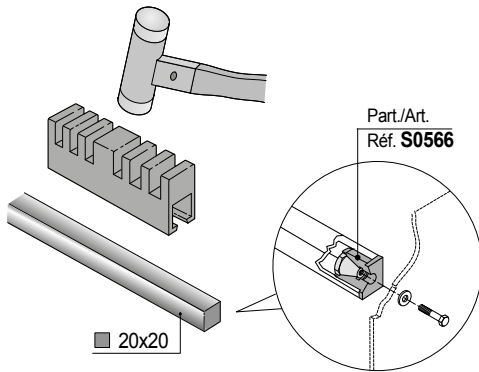

Part. S0523

■ Spacer for square profiles

Version width L 84 mm

Version width L 88 mm

Version width L 108 mm

Version width L 116 mm

Quare shaft mm	Width L mm	Code	Weight Kg
20 x 20	L 84	643451	0,03
	L 88	698472	0,05
	L 108	698462	0,05
	L 116	692122	0,05

- Material: Polyamide PA (black).
- Packaging: 100 pieces.

- **Assembly Part. S0523**
Snap-on assembly on square.
For assembly schemes see page S60 - S61.

- Best Seller
- Standard
- On request: minimum quantity may apply. Consult our Customer Service for availability.

Item code for order = Part. + Code

Part. S0523

■ Spacer for round profile

Version width **L 84 mm**

Version width **L 88 mm**

Version width **L 108 mm**

Version width **L 116 mm**

Width L mm	Bore dia. Df		Code	B mm	Weight Kg
	mm	inch			
L 84	15	-	643461	15,5	0,04
	16	-	643471	15	
	18	-	643481	14	
	20	-	643491	13	
L 88	-	3/4"	692112	13	0,05
	20	-	698442	13	
	-	3/4"	698452	13	
L 108	20	-	698422	13	0,05
	-	3/4"	698432	13	
	15	-	614683	15,5	
L 116	20	-	692132	13	0,05
	-	3/4"	692142	13	

- Material: Polyamide PA (black).
- Packaging: 100 pieces.

- **Assembly Part. S0523**
Snap-on assembly on round steel profiles.
For assembly schemes see page S60 - S61.

● Best Seller

● Standard

● On request: minimum quantity may apply. Consult our Customer Service for availability.